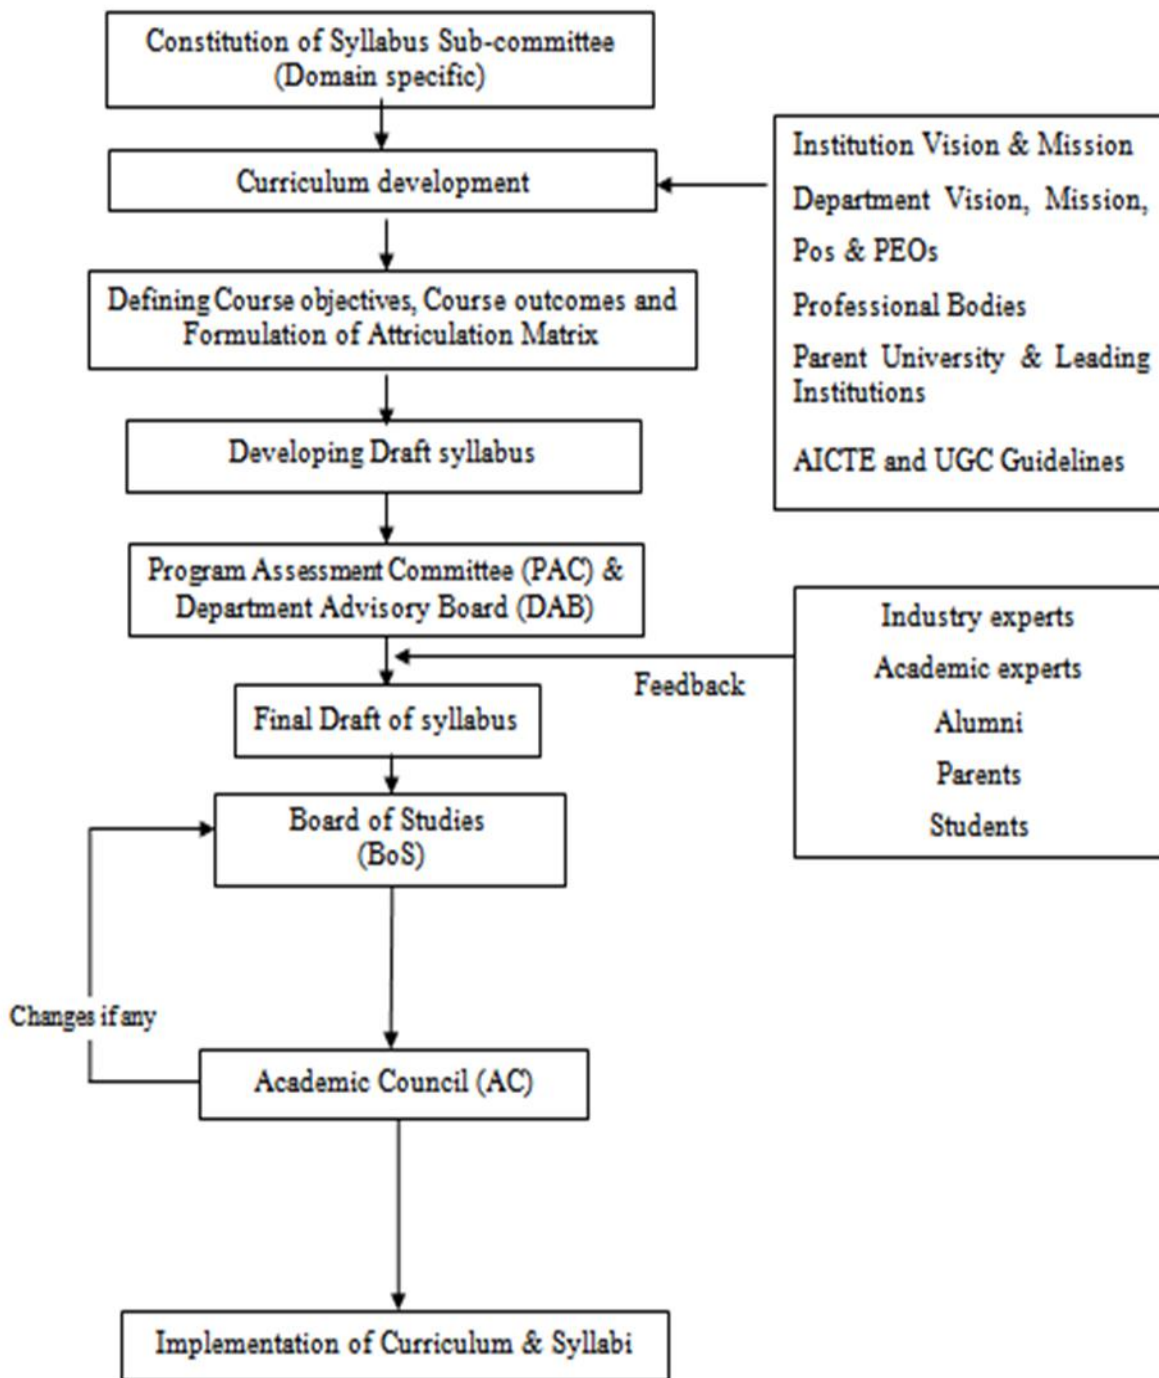

NANDHA ENGINEERING COLLEGE

(Autonomous)

Affiliated to Anna University Chennai ★ Approved by AICTE ★ Accredited by NBA-New Delhi
Pitchchandampalayam (PO), Vaikkalmedu , Erode, Perundurai Road, ERODE –638 052.

DEPARTMENT OF MANAGEMENT STUDIES

Curriculum Design and Development Process